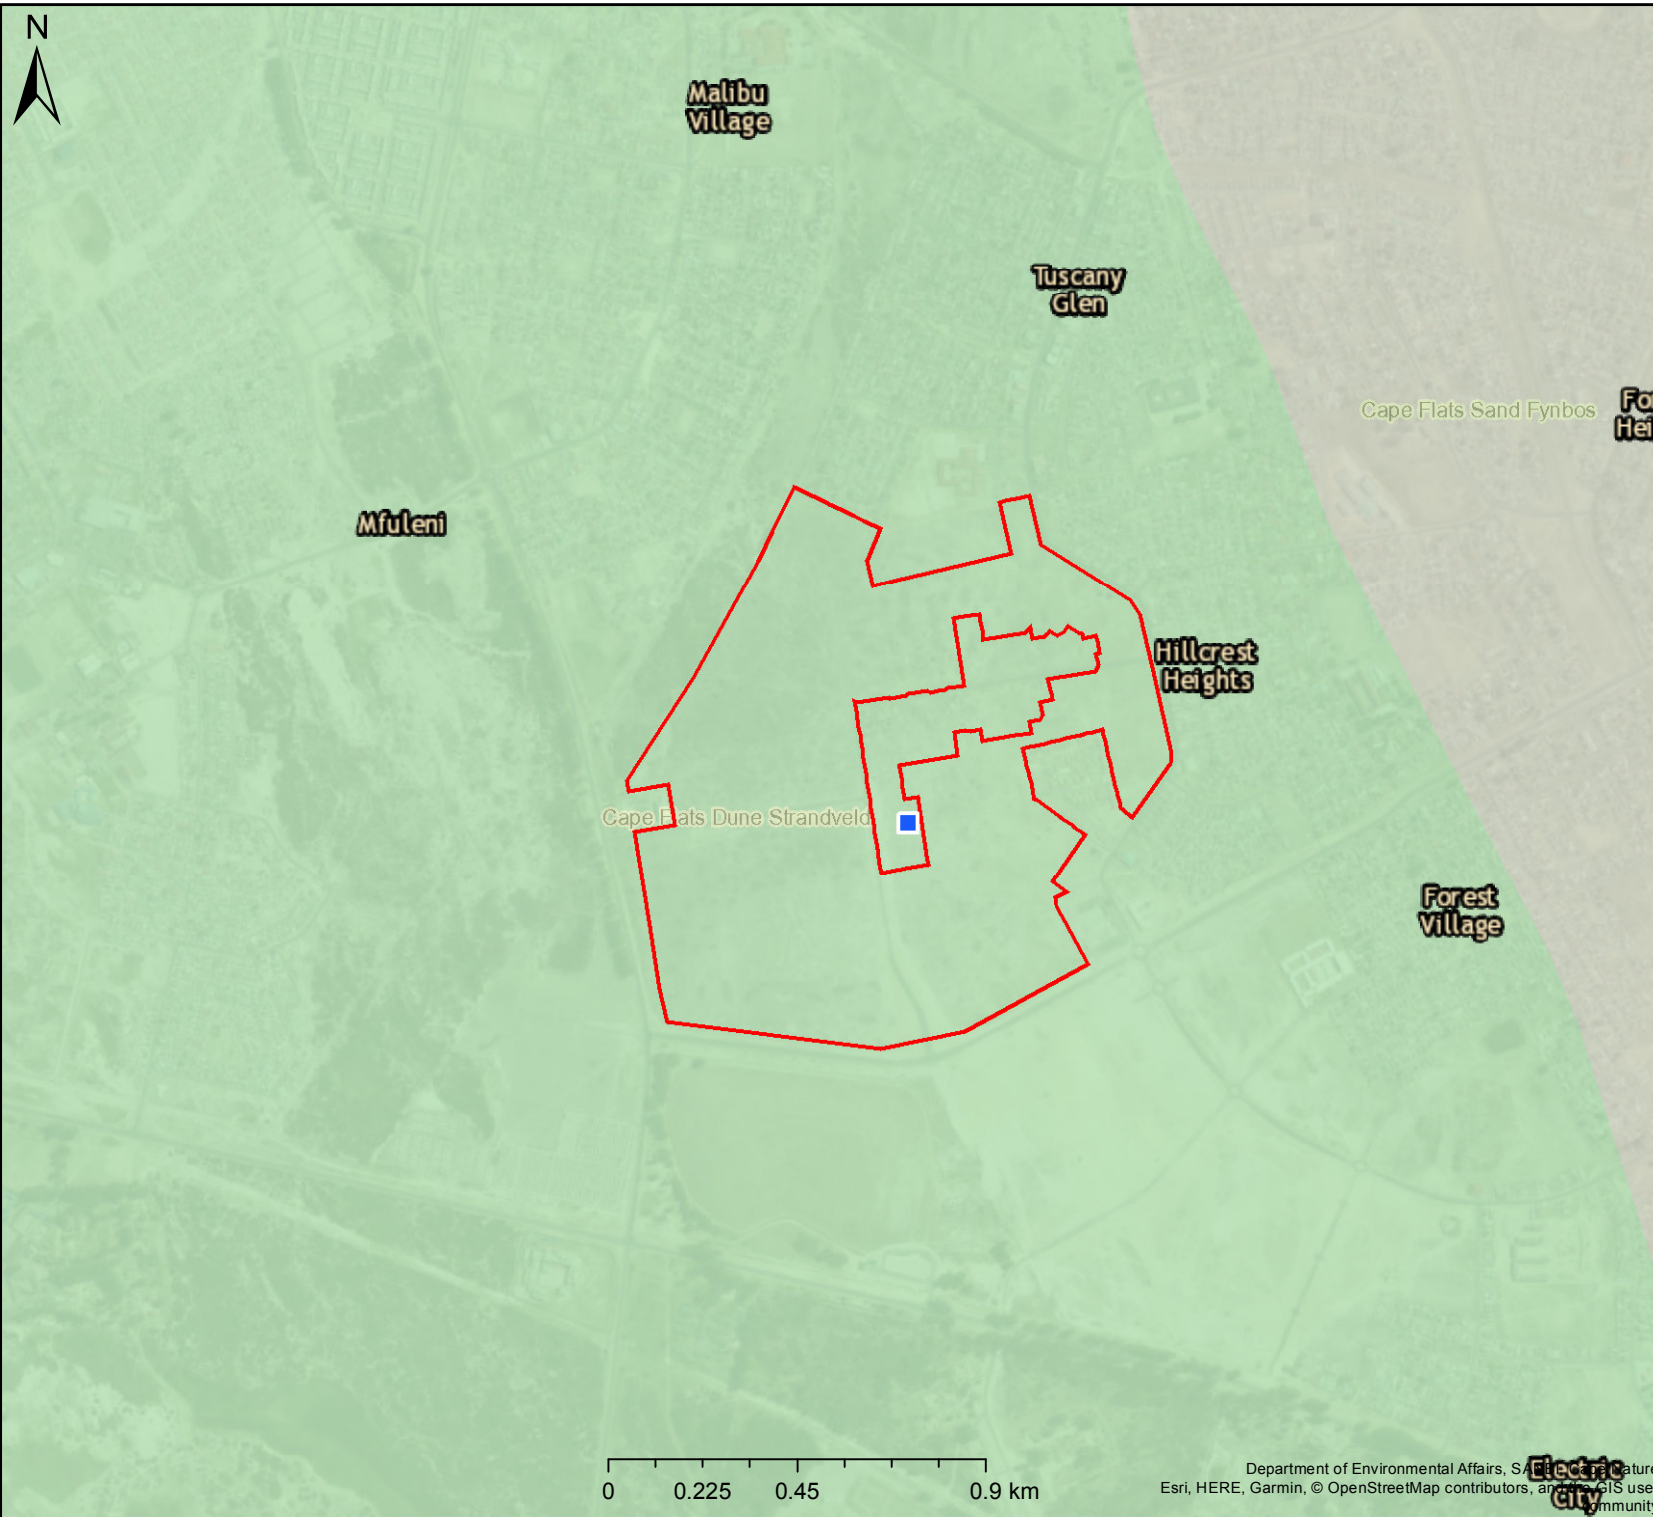

# Erf 1091 Vegetation

## Legend

### Vlok Vegmap

- Drain
- Forest
- Fynbos
- Grassland
- Marine
- Renosterveld
- S Karoo
- Source
- Thicket

Scale: 1:18 056

Date created: November 6, 2018

Western Cape  
Government

Agriculture