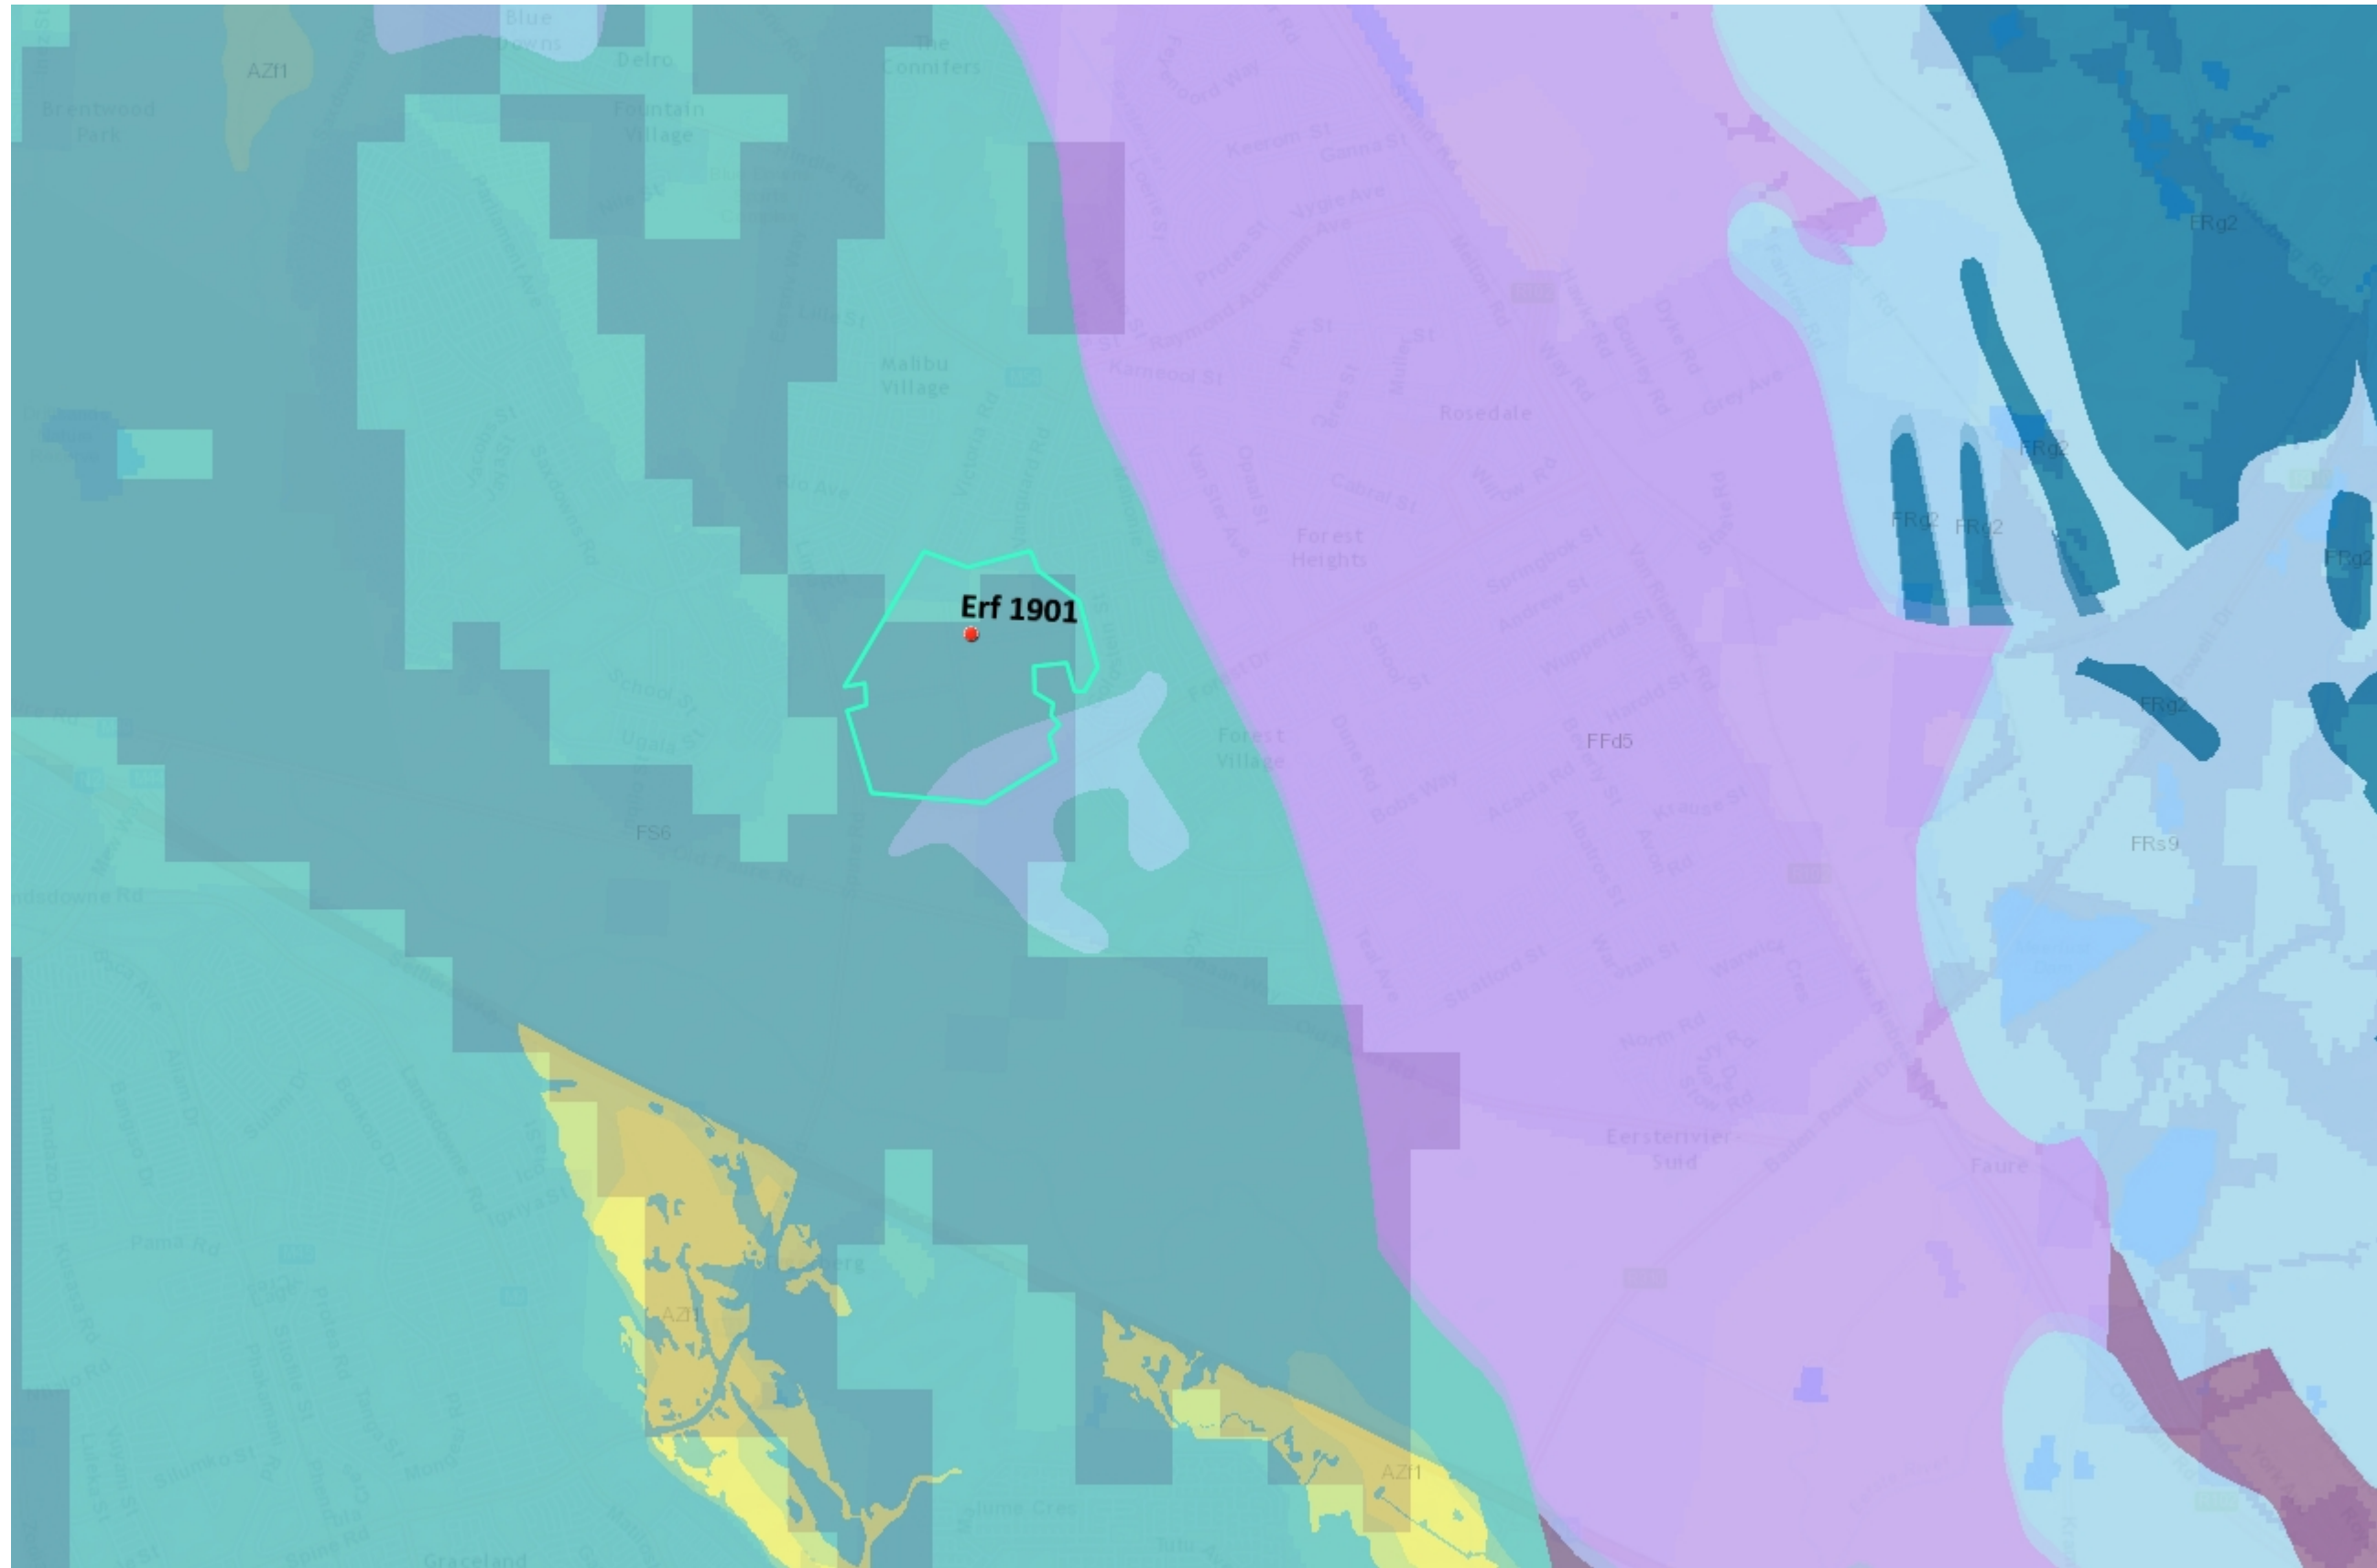

# Erf 1901 National Vegetation Map

## Description

Vegetation type: Cape Flats Dune Strandveld  
 Vegetation type code: FS 6  
 Source layer: National vegetation types from  
 Vegetation map for South Africa, Lesotho and  
 Swaziland (Mucina & Rutherford 2006)

## Legend

1: 36 112

1,8 0 0,92 1,8 Kilometers