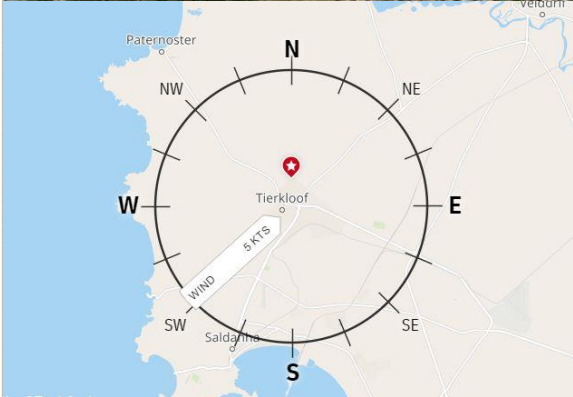

Locality Map

-32.92586111111111; 18.036472222222223

Source: Esri, Maxar, Earthstar Geographics, and the GIS User Community
Sources: Esri, HERE, Garmin, FAO, NOAA, USGS, © OpenStreetMap contributors, and the GIS User Community