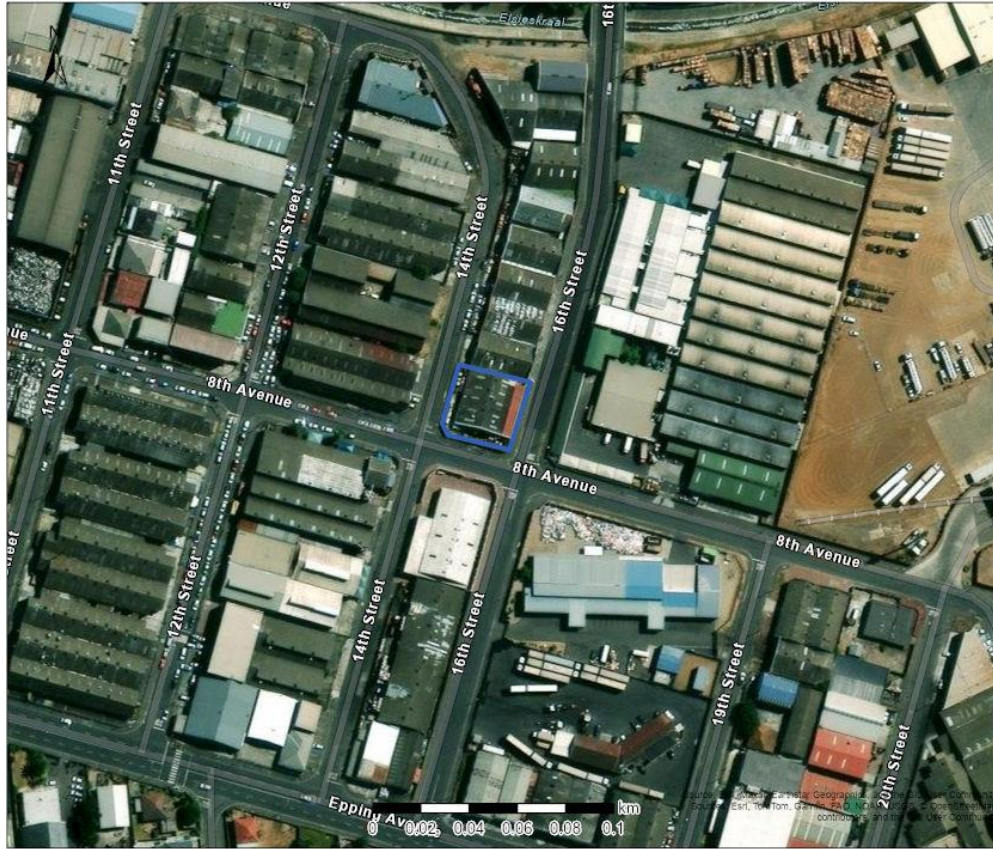

Locality Map

Legend

Map Center: Lon: 18°34'7.7"E
Lat: 33°54'57.4"S

Scale: 1:2,257

Date created: 2025/20/03

**Western Cape
Government**
FOR YOU